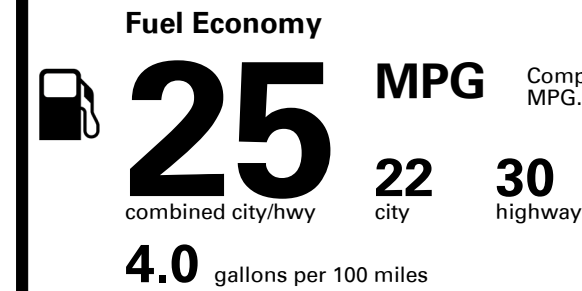

## EPA DOT Fuel Economy and Environment

Gasoline Vehicle

Compact Cars range from 14 to 113 MPG. The best vehicle rates 136 MPGe.

**You spend \$2,250**  
 more in fuel costs over 5 years compared to the average new vehicle.